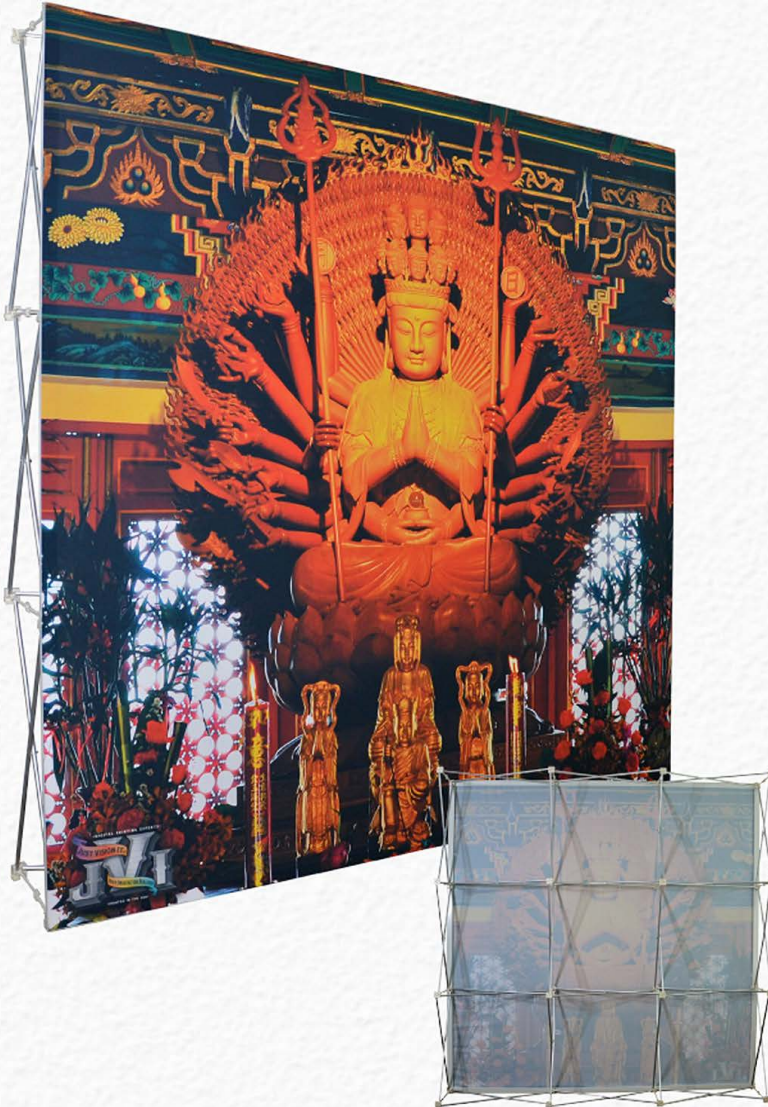

Just Vision It
530 Hunter Ln, Suite B
Lone Jack, MO 64070
(888) 554-1153

www.justvisionit.com
info@justvisionit.com

PRODUCT SHEET

SEG BANNER WALL

JVI's SEG Banner Wall sets up in minutes, is light-weight and projects a professional look. The high resolution, full color, dye-sub fabric stretches tightly and uniformly into the frame's channels. A great value and excellent branding opportunity.

SIZES:

90" X 90", 90" X 120"

- High Quality Fabric Printing
- SEG, Silicon Edge Graphics
- Light Weight
- Sets Up in Minutes
- Great Portability
- Terrific Value
- Carrying Case Included

Storage Bag Included