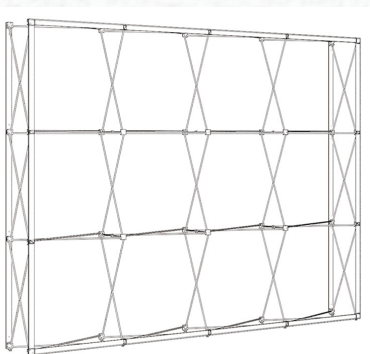

- High Quality Fabric Printing
- Light Weight
- Sets Up in Minutes
- Great Portability

SIZE:

Frame: 118"W x 88.25"T x 14"D

LED Curtain

Closeup View LED Curtain

LED Curtain Kit