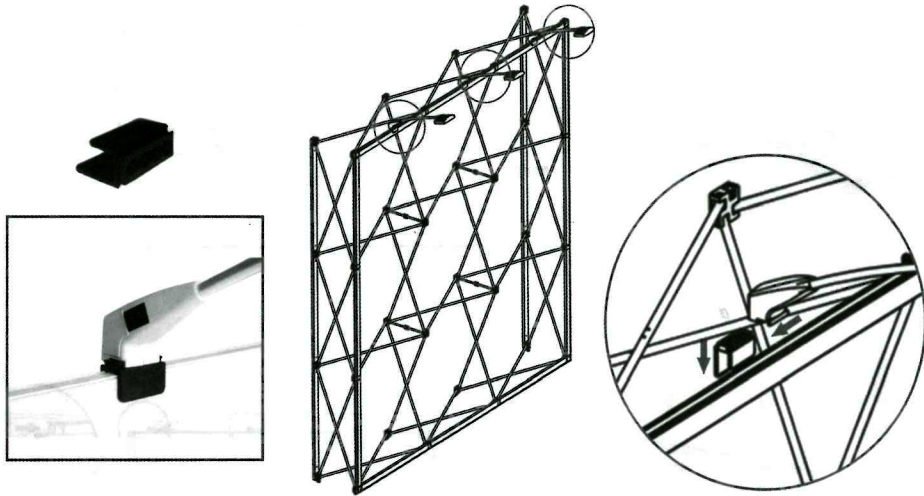

Optional for accessories

How to setup SEG Popup

Just Vision It
530 Hunter Lane, Ste. B
Lone Jack, MO 64070

info@justvisionit.com
www.jvicommercial.com

888.554.1153