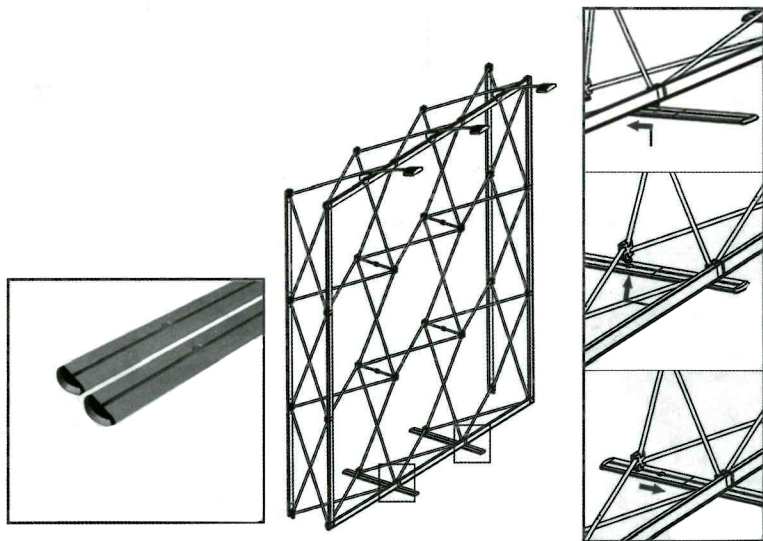

Optional for accessories

How to setup SEG Popup

Just Vision It
530 Hunter Lane, Ste. B
Lone Jack, MO 64070

info@justvisionit.com
www.jvicommercial.com

888.554.1153